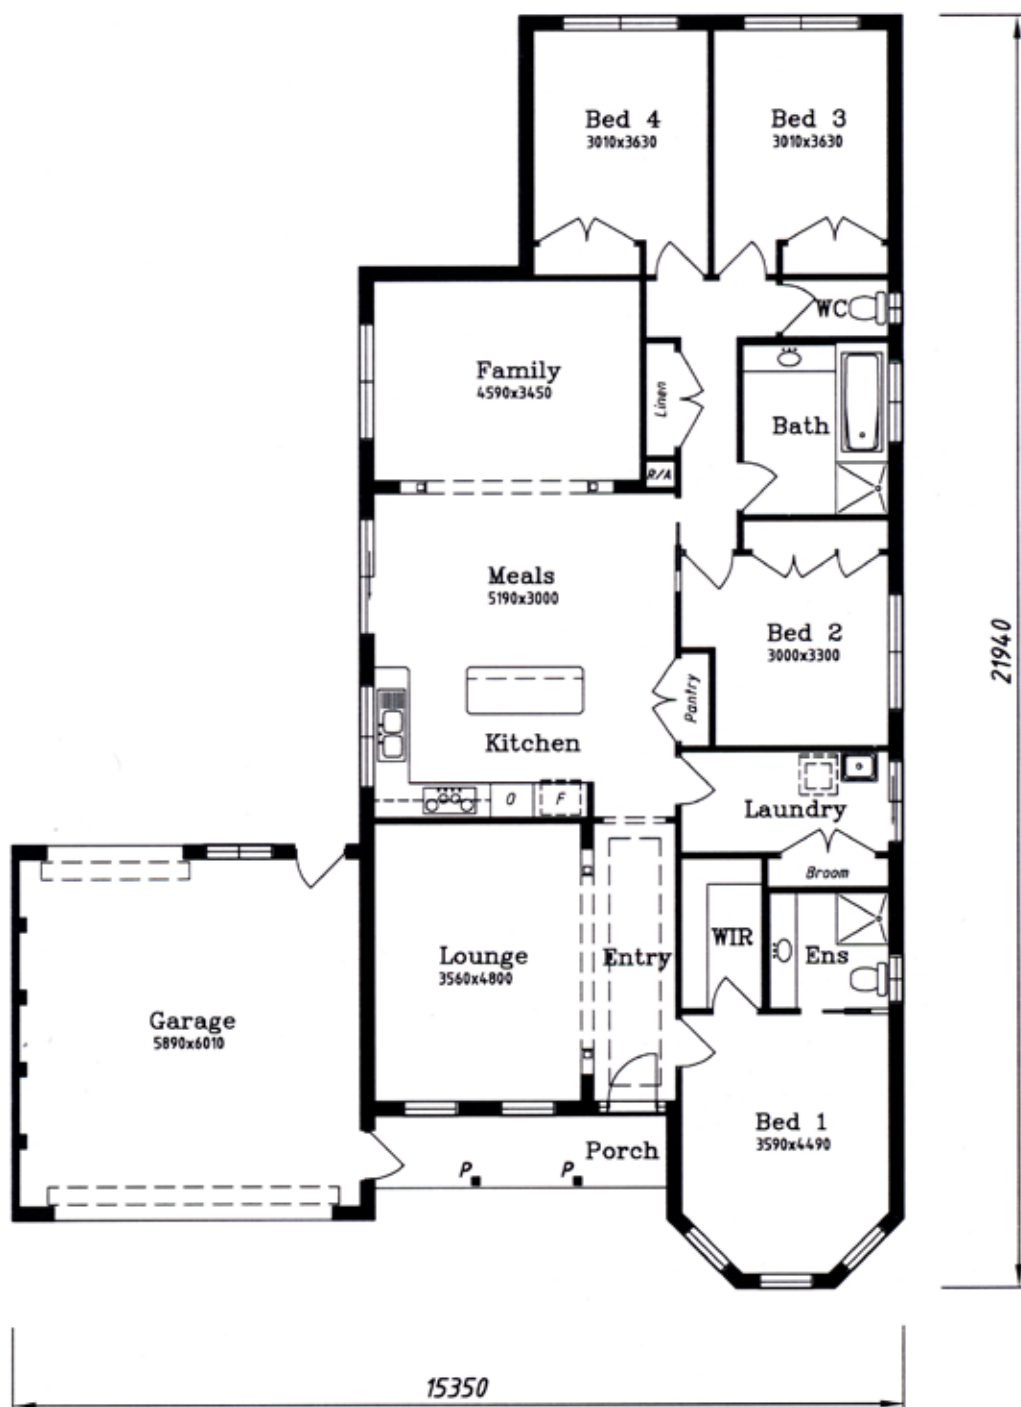

BARCELONA 238

DIMENSIONS

LIVING	176.01 m ²
PORCH	6.06 m ²
GARAGE	39.23 m ²
TOTAL	221.30 m ²
	23.82 sqs
WIDTH & DEPTH	15.350m x 21.940m

MIN. LAND SIZE

Minimum 17m x 32m

PRICE

From \$159,500

LOCATION OF DISPLAY